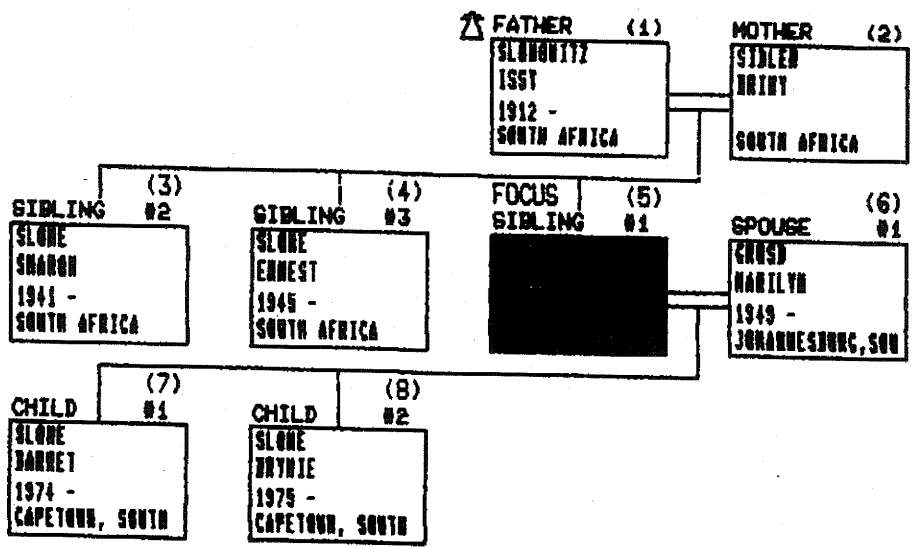

ANSEL ANTHONY SLOME
BORN 4 SEP 1939 IN BENONI, SOUTH AFRICA

MICRATED TO LOS ANCELES, USA

MARRIED
MARILYN GRUSD 14 MAR 1972 2 CHILDREN

ADDITIONAL INFORMATION
ATTORNEY B.A.L.L.B.PRETORIA
MA L.L.B CANTAB

ZELMA GENIA EPSTEIN & BELLA FINKELSTEIN
For future reference, tree no. is 154, serial no. is 03